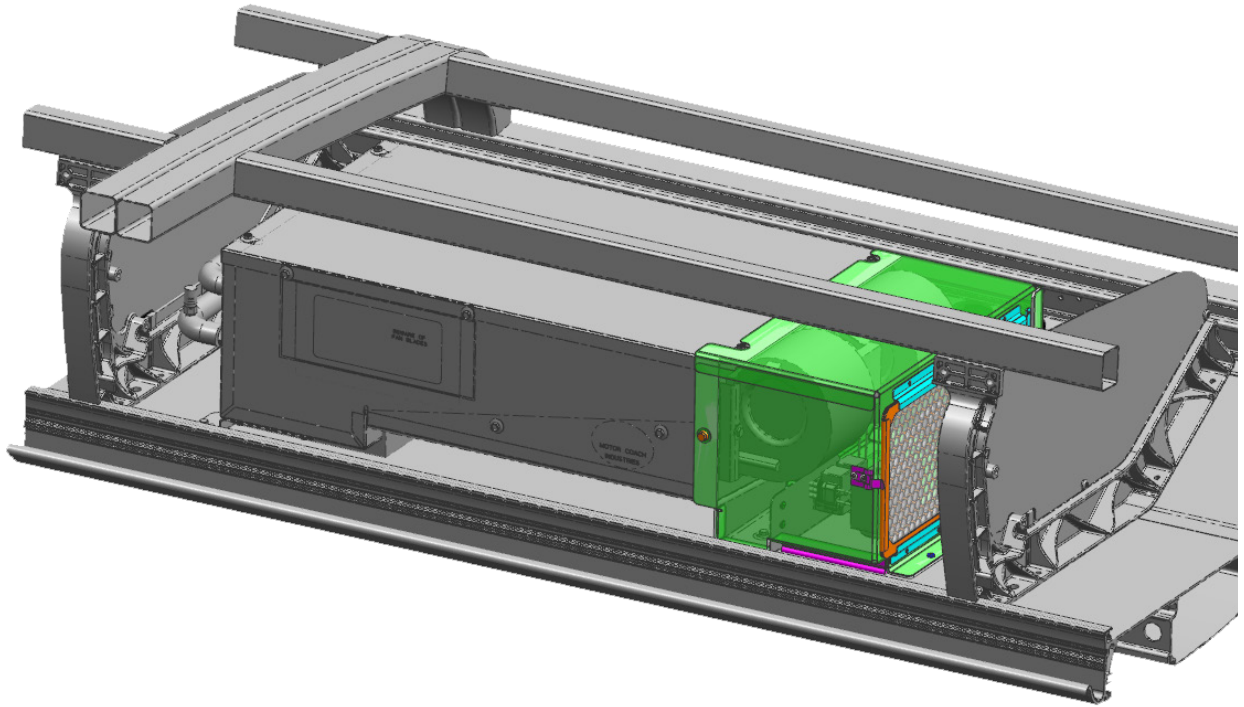

Parcel Rack Filter Retrofit Kit for MCI J/D Coach

INFORMATION SHEET

nfi.parts™

MCI

NEW FLYER

Increase the number of filter passes inside your MCI J/D coach

FEATURES

- Easy to install
- Creates housing for MERV rated filters for parcel rack evaporators
- Kit comes with left and right parcel assembly
- Fits all current production MCI Models

NFI Part No.	Description
26-16-0043	KIT-ENCLOSURE FILTRATION P/R EVAP - MERV 8
26-16-0046	KIT-ENCLOSURE FILTRATION P/R EVAP - MERV 15

Information on this sheet is subject to change at the discretion of NFI Parts and/or its affiliates. Actual product may differ from photo. Contact your NFI Parts solutions manager or customer service representative for further details. All product claims, names, trademarks, and registered trademarks are property of their respective owners. NFI Parts disclaims any proprietary interest in the marks and names of others.